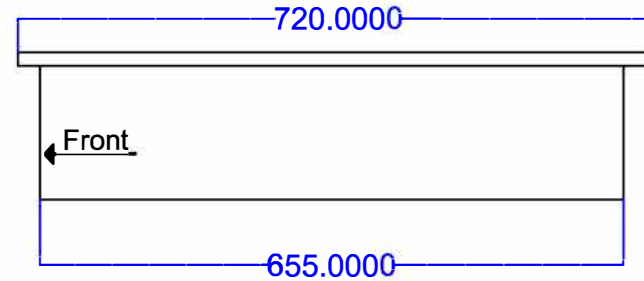

Induction Hob

Side View

Control Panel

Power Options

Model CS3000GB-1 - Single Phase 32 amp Blue commando plug supplied fitted

Model CS3000GB-2 - 2 x 13 amp plugs fitted (must be a dedicated 32 amp supply) or one ring can be used at a time

Model CS3000GB-3 - 3 Phase N+E total load 7Kw Red commando plug supplied fitted

Induced Energy Ltd
Westminster Road Brackley
Northants NN13 7EB
Tel: 01280 875400
Email: sales@inducedenergy.com
Web: www.inducedenergy.com

Model No	CS3000GB
Date Revised	December 2021
Approved By	Rosie Sanders
Signature