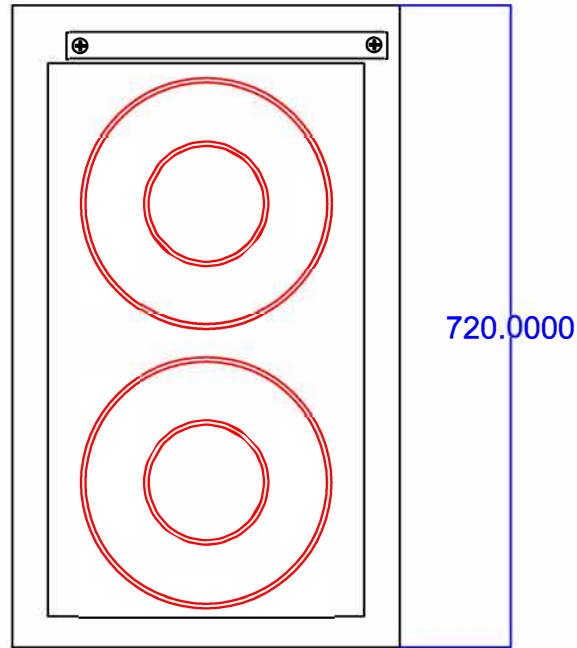

Induction Hob

Plan View