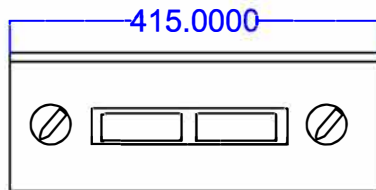

Control Panel

Front View