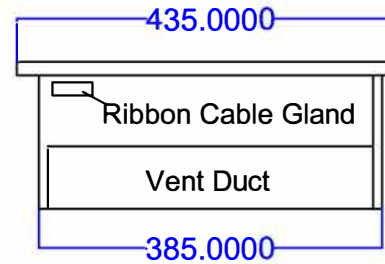

Induction Hob

Front View

Control Panel

Power Options

Model CS3000GB-1 - Single Phase 32 amp Blue commando plug supplied fitted

Model CS3000GB-2 - 2 x 13 amp plugs fitted (must be a dedicated 32 amp supply) or one ring can be used at a time

Model CS3000GB-3 - 3 Phase N+E total load 7Kw Red commando plug supplied fitted

Induced Energy Ltd
Westminster Road Brackley
Northants NN13 7EB
Tel: 01280 875400
Email: sales@inducedenergy.com
Web: www.inducedenergy.com

Model No	CS3000GB
Date Revised	December 2021
Approved By	Rosie Sanders
Signature