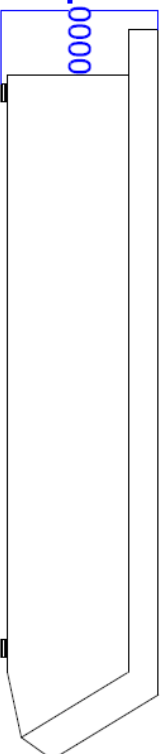

Side View

Power Options

- Model CS3000GT-1 - Single Phase 32 amp Blue commando plug supplied fitted
- Model CS3000GT-2 - 2 x 13 amp plugs fitted (must be a dedicated 32 amp supply) or one ring can be used at a time
- Model CS3000GT-3 - 3 Phase N+E total Load 7Kw Red commando plug supplied fitted

Model No	CS3000GT
Date Revised	December 2016
Approved By	Nic Banner
Signature