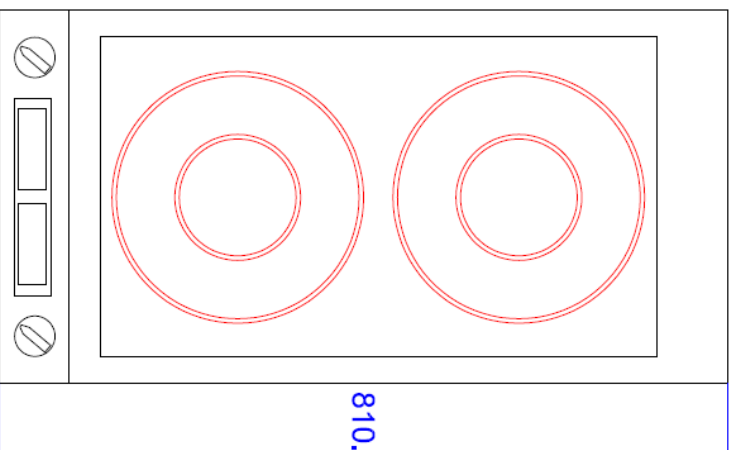

Plan View

Power Options

- Model CS3000GT-1 - Single Phase 32 amp Blue commando plug supplied fitted
- Model CS3000GT-2 - 2 x 13 amp plugs fitted (must be a dedicated 32 amp supply) or one ring can be used at a time
- Model CS3000GT-3 - 3 Phase N+E total Load 7Kw Red commando plug supplied fitted

Model No	CS3000GT
Date Revised	December 2016
Approved By	Nic Banner
Signature