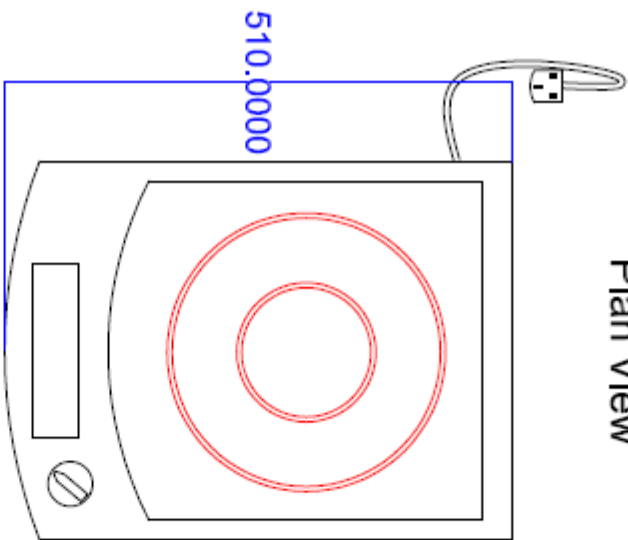

Plan View

Side View

**Power Options - 3.1Kw 13amp socket only available
Power Lead - 13amp UK plug on 1.8 metre cable**

Induced Energy Ltd
Westcote Road, Brackley
Northants NN13 7EB
Tel: 01290 709600
Email: sales@inducedenergy.com
Web: www.inducedenergy.com

Model No	CS3001T
Date Revised	December 2016
Approved By	Nic Banner
Signature