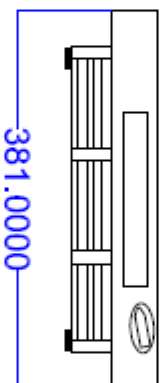

Front View

**Power Options - 3.1Kw 13amp socket only available
Power Lead - 13amp UK plug on 1.8 metre cable**