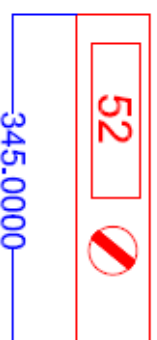

Induction Hob

Control Panel

Front View

Power Options - 3.1Kw 13amp socket only available
Power Lead - 13amp UK plug on 1.8 metre cable
1 metre of ribbon cable to controller and earthing cable supplied

The Magic of Induced Energy

Induced Energy Ltd Wentnester Road Brackley Northants NN13 7ES Tel: 01290 705900 Email: sales@inducedenergy.com Web: www.inducedenergy.com	
Model No	CS3000DB
Date Revised	December 2016
Approved By	Nic Banner
Signature