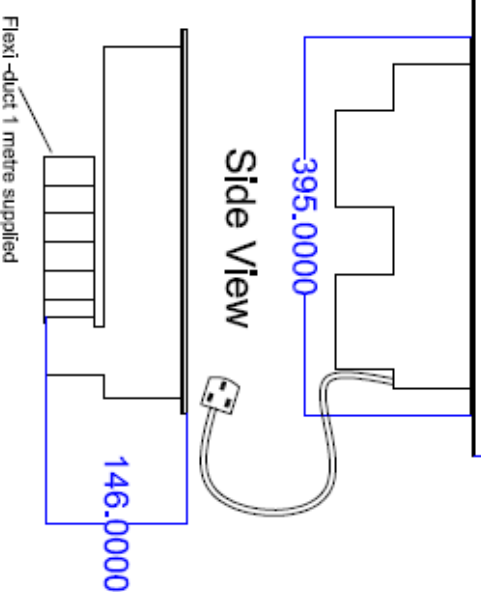

Front View

Side View