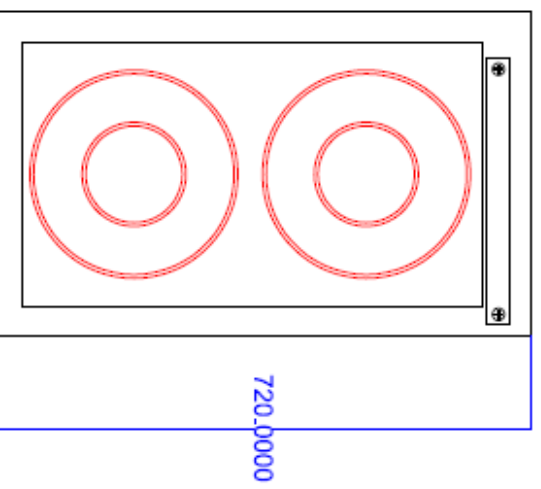

Induction Hob

Plan View