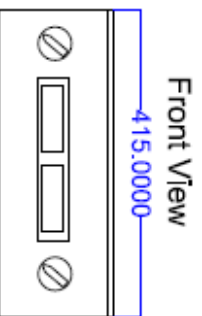

Control Panel

Front View