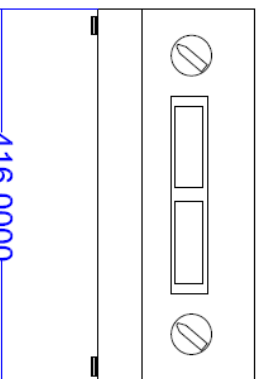

Front View

416.0000

Power Options

Model CS3000GT-1 - Single Phase 32 amp Blue commando plug supplied fitted
Model CS3000GT-2 - 2 x 13 amp plugs fitted (must be a dedicated 32 amp supply) or
one ring can be used at a time
Model CS3000GT-3 - 3 Phase N+E total Load 7Kw Red commando plug supplied fitted

Model No	CS3000GT
Date Revised	December 2016
Approved By	Nic Banner
Signature