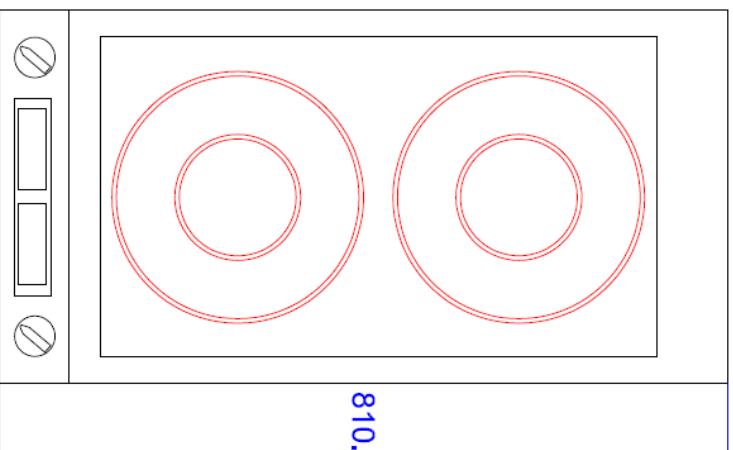

Plan View

810.0000