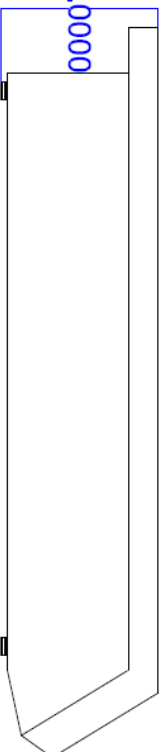

Side View

175.0000