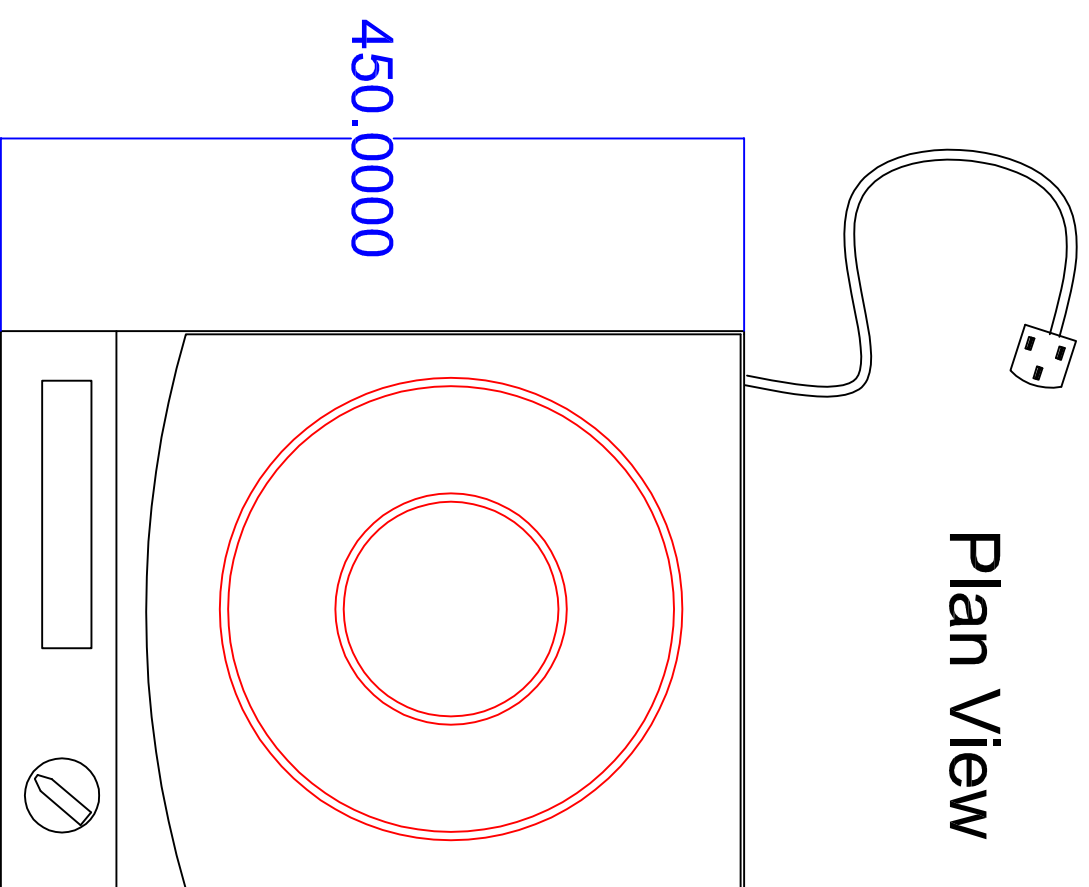

Plan View

Side View

Front View

Power Options - 3.1Kw 13amp socket only available
Power Lead - 13amp UK plug on 1.8 metre cable

GENERAL NOTES
 - ALL BUILDING WORKS AND SERVICES DISTRIBUTION BY OTHERS, UNLESS SPECIFICALLY QUOTED OTHERWISE.
 - ANY SERVICES SHOWN ARE FOR DESIGNATED EQUIPMENT SUPPLIES ONLY AND ANY ADDITIONAL GENERAL USE SOCKETS FOR CLEANING EQUIPMENT ETC. EXTRACT AIR INPUT SYSTEMS OR LIGHTING ETC. ARE TO BE RUN IN ADDITION TO THOSE SHOWN.
 - IT IS THE RESPONSIBILITY OF THE CLIENT OR HIS OTHER AGENTS WHERE RELEVANT TO ENSURE THAT ALL WORKS ARE CARRIED OUT IN LINE WITH CURRENT BUILDING REGULATIONS AND MEET ALL NECESSARY LOCAL AUTHORITY APPROVALS INCLUDING ENVIRONMENTAL HEALTH, PLANNING, AND FIRE OFFICERS.