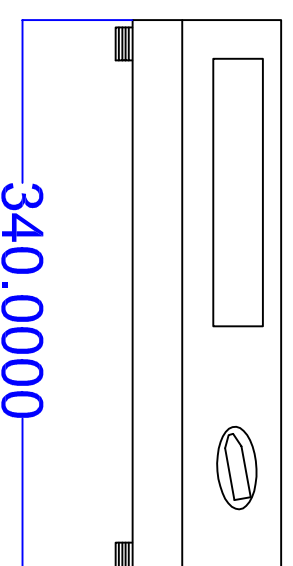

Plan View

Side View

Front View

Power Options - 3.1Kw 13amp socket only available
Power Lead - 13amp UK plug on 1.8 metre cable

GENERAL NOTES
 - ALL BUILDING WORKS AND SERVICES DISTRIBUTION BY OTHERS, UNLESS SPECIFICALLY QUOTED OTHERWISE.
 - ANY SERVICES SHOWN ARE FOR DESIGNATED EQUIPMENT SUPPLIES ONLY AND ANY ADDITIONAL GENERAL USE SOCKETS FOR CLEANING EQUIPMENT ETC. EXTRACT AIR INPUT SYSTEMS OR LIGHTING ETC. ARE TO BE RUN IN ADDITION TO THOSE SHOWN.
 - IT IS THE RESPONSIBILITY OF THE CLIENT OR HIS OTHER AGENTS WHERE RELEVANT TO ENSURE THAT ALL WORKS ARE CARRIED OUT IN LINE WITH CURRENT BUILDING REGULATIONS AND MEET ALL NECESSARY LOCAL AUTHORITY APPROVALS INCLUDING ENVIRONMENTAL HEALTH, PLANNING, AND FIRE OFFICERS.